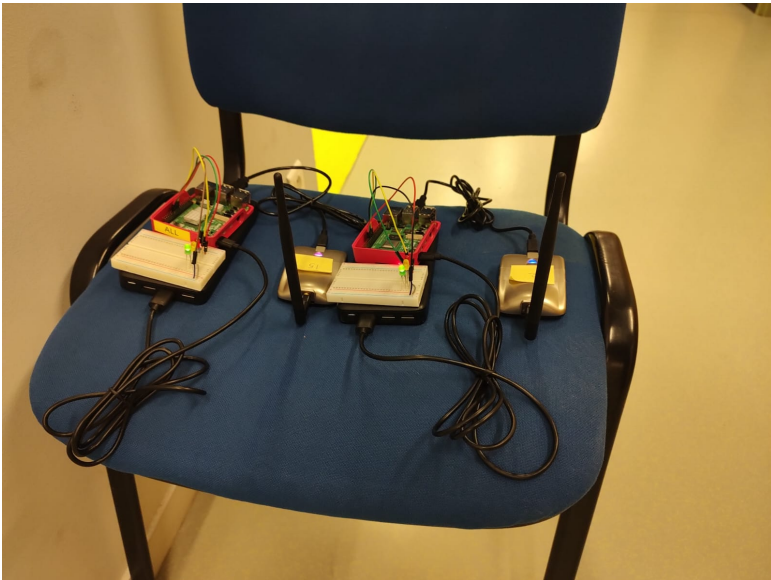

# WiFi redundant sniffer

## Contexte

WiFi traces capture device using redundant raspberry pi's.

## Objectifs

Develop a cluster of raspberry pi's for wifi traces capture, enhancing probability of capture and signal information quality.