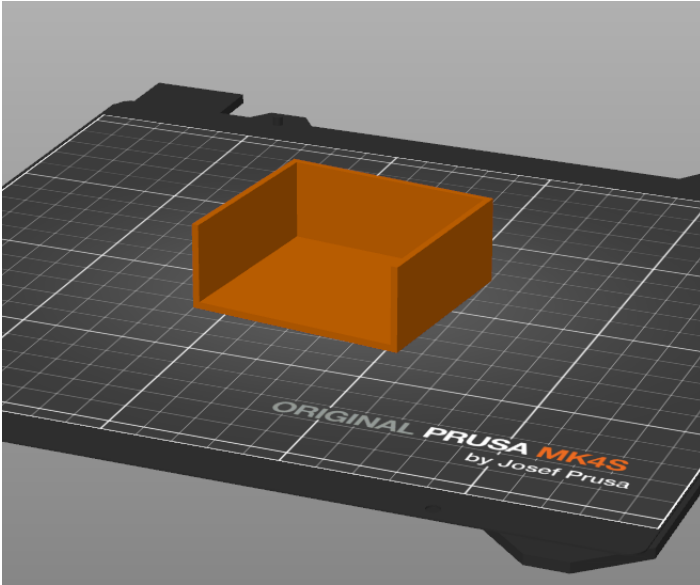

Boîtes

03/2026 - Sarah Thuillier - sarah.thuillier@sorbonne-universite.fr

[Boite1.stl](#)

Revision #5

Created 31 March 2026 06:55:17 by Thuillier Sarah

Updated 31 March 2026 08:24:09 by Thuillier Sarah